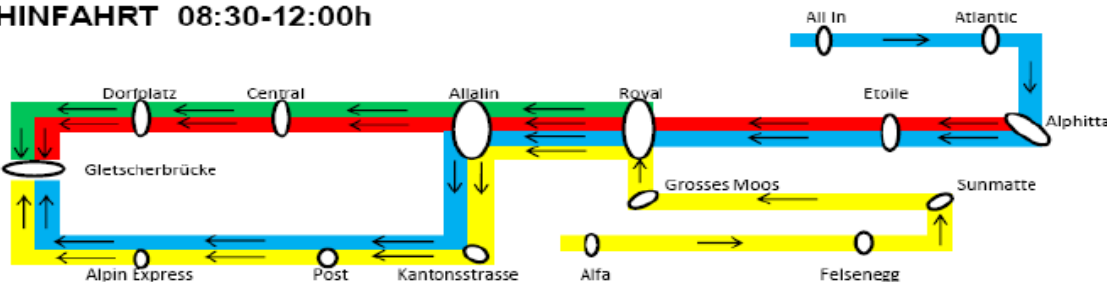

Fahrplan Ortsbus Saas-Fee Winter 2011/12

Hauptsaison / alle Linien L1 L2 L3 L4 18.12.11-06.01.12 22.01.12-20.04.12

Mittelsaison / Linie 2+3 L2 L3 11.-16.12.11 08.-20.01.12

HINFAHRT 08:30-12:00h